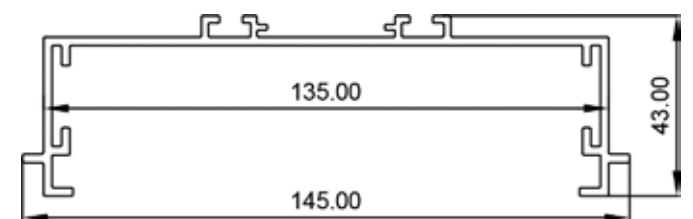

Single Line Diagram